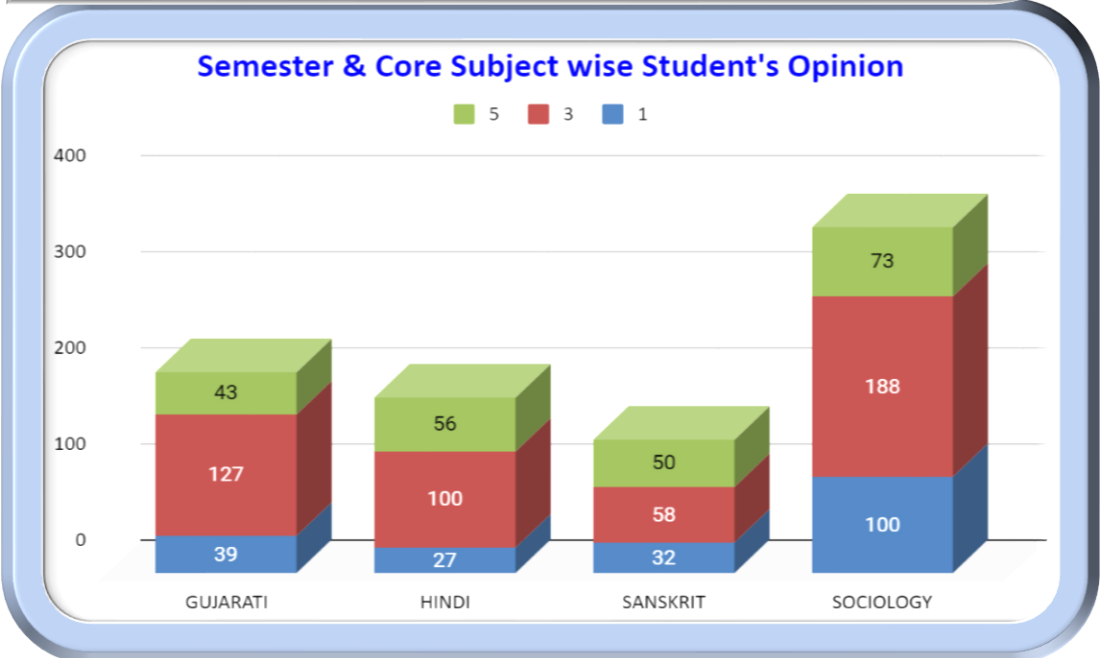

Smt. C. R. Gardi Arts College, Munpur

At & Po : Munpur, Ta : Kadana, Dist. : Mahisagar- 389 240

Student to College Feedback Analysis

Term : 2 | Academic Year : 2023 - 2024

Semester : 2, 4 & 6													
Overall Outcomes of Feedback													
Total Numbers of Students Who gives their Valuable Feedback for his/her said College	347	Q 1	Q 2	Q 3	Q 4	Q 5	Q 6	Q 7	Q 8	Q 9	Q10	TOTAL	
		347	347	347	347	347	347	347	347	347	347	347	3470
Questionwise/Ratingwise Total Outcome	Very Good	264	218	217	215	240	198	198	209	207	220	2186	
	Good	77	116	114	116	87	120	134	112	122	110	1108	
	Satisfactory	5	10	11	14	13	19	12	23	13	13	133	
	Unsatisfactory	1	3	5	2	7	10	3	3	5	4	43	

Semesterwise Outcomes

Semester :	2	TOTAL	138	138	138	138	138	138	138	138	138	138	1380	
		Very Good	101	90	84	84	93	73	74	79	80	86	844	
138		Good	35	44	44	47	35	54	57	48	51	43	458	
		Satisfactory	1	3	7	5	8	7	4	9	4	7	55	
		Unsatisfactory	1	1	3	2	2	4	3	2	3	2	23	
		TOTAL	126	126	126	126	126	126	126	126	126	126	126	1260
Semester :	4	Very Good	99	77	80	80	87	74	77	83	76	83	816	
		Good	25	45	44	41	32	44	42	35	43	40	391	
126		Satisfactory	2	2	2	5	4	4	7	8	5	1	40	
		Unsatisfactory	0	2	0	0	3	4	0	0	2	2	13	
Semester :	6	TOTAL	83	83	83	83	83	83	83	83	83	83	830	
		Very Good	64	51	53	51	60	51	47	47	51	51	526	
83		Good	17	27	26	28	20	22	35	29	28	27	259	
		Satisfactory	2	5	2	4	1	8	1	6	4	5	38	
		Unsatisfactory	0	0	2	0	2	2	0	1	0	0	7