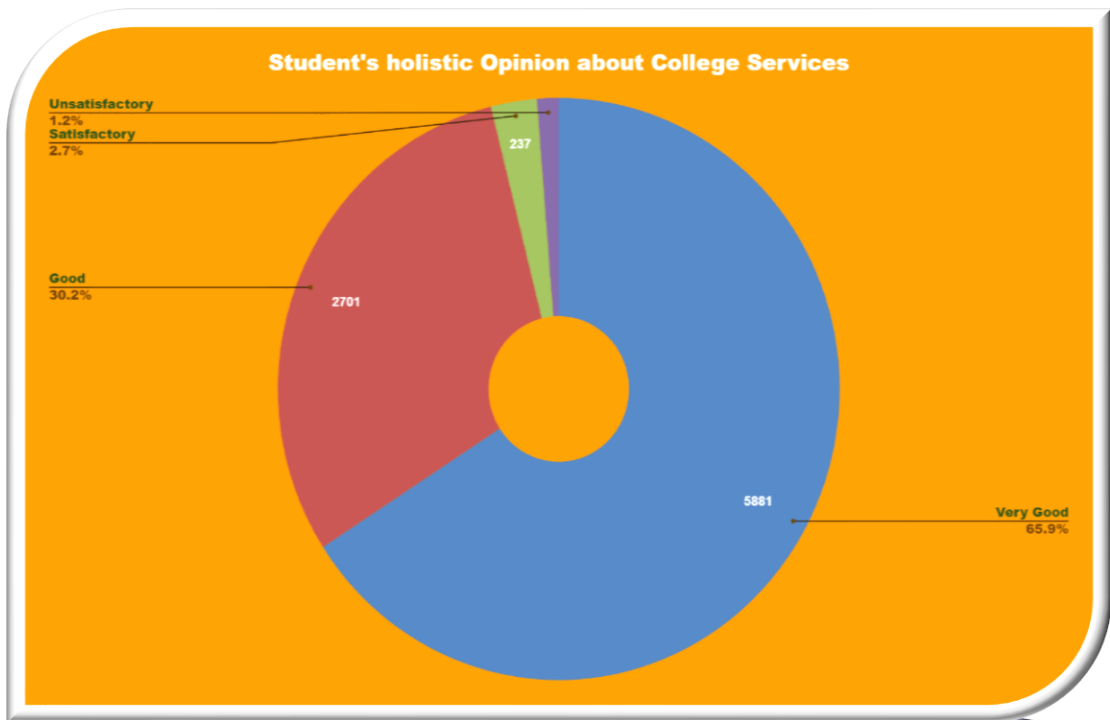

Smt. C. R. Gardi Arts College, Munpur

At & Po : Munpur, Ta : Kadana, Dist. : Mahisagar- 389 240

Student to College Feedback Analysis

Term : 2 | Academic Year : 2023 - 2024

Semester : 2, 4 & 6													
Overall Outcomes of Feedback													
Total Numbers of Students Who gives their Valuable Feedback for his/her said College	347	Q 1	Q 2	Q 3	Q 4	Q 5	Q 6	Q 7	Q 8	Q 9	Q10	TOTAL	
		347	347	347	347	347	347	347	347	347	347	347	3470
Questionwise/Ratingwise Total Outcome	Very Good	264	218	217	215	240	198	198	209	207	220	2186	
	Good	77	116	114	116	87	120	134	112	122	110	1108	
	Satisfactory	5	10	11	14	13	19	12	23	13	13	133	
	Unsatisfactory	1	3	5	2	7	10	3	3	5	4	43	

Semesterwise Outcomes

Semester :	2	TOTAL	138	138	138	138	138	138	138	138	138	138	1380	
		Very Good	101	90	84	84	93	73	74	79	80	86	844	
138		Good	35	44	44	47	35	54	57	48	51	43	458	
		Satisfactory	1	3	7	5	8	7	4	9	4	7	55	
		Unsatisfactory	1	1	3	2	2	4	3	2	3	2	23	
		TOTAL	126	126	126	126	126	126	126	126	126	126	126	1260
Semester :	4	Very Good	99	77	80	80	87	74	77	83	76	83	816	
		Good	25	45	44	41	32	44	42	35	43	40	391	
126		Satisfactory	2	2	2	5	4	4	7	8	5	1	40	
		Unsatisfactory	0	2	0	0	3	4	0	0	2	2	13	
Semester :	6	TOTAL	83	83	83	83	83	83	83	83	83	83	830	
		Very Good	64	51	53	51	60	51	47	47	51	51	526	
83		Good	17	27	26	28	20	22	35	29	28	27	259	
		Satisfactory	2	5	2	4	1	8	1	6	4	5	38	
		Unsatisfactory	0	0	2	0	2	2	0	1	0	0	7