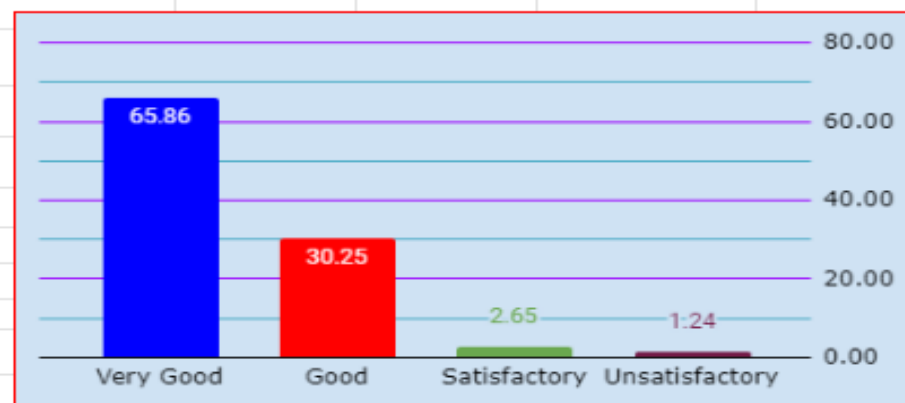

Term : 1 | Academic Year : 2023 - 2024

Total	5881	2701	237	111	8930
-------	------	------	-----	-----	------

As per analysis of feedback data collected from Student of

**Term : 1 | Academic Year : 2023 - 2024**

has getting Rating out of 100 as below

**Out of 100 %**

Very Good	Good	Satisfactory	Unsatisfactory
<b>65.86</b>	<b>30.25</b>	<b>2.65</b>	<b>1.24</b>